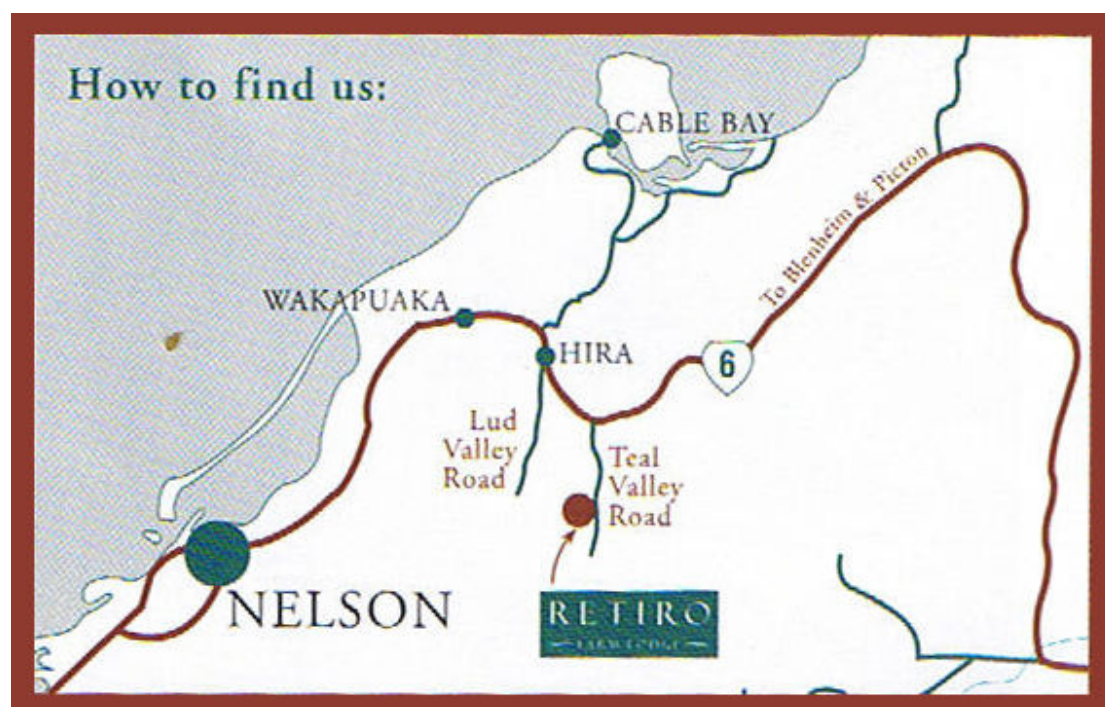

## DIRECTIONS TO RETIRO PARK LODGE

### Coming From Nelson City:

Take SH6 direction Blenheim. When you arrive in Hira (13k from Nelson), pass the school (on your right hand side) and then take the second turn off the main road (aprox 1.5 Km from the school) on the right side (Teal Valley). Retiro Park Lodge is 1.5 Km from the main road.

**Coming From Blenheim Towards Nelson on SH6:** At the bottom of the Whangamoia Saddle after you cross the Wakapuaka River Bridge, turn left sharply into Teal Valley. Retiro Park Lodge is 1.5 Km up the road. If you miss the turn off and you arrive in Hira you've passed the junction. Turn back at the petrol station and take the second turn off the main road to the right into Teal Valley.